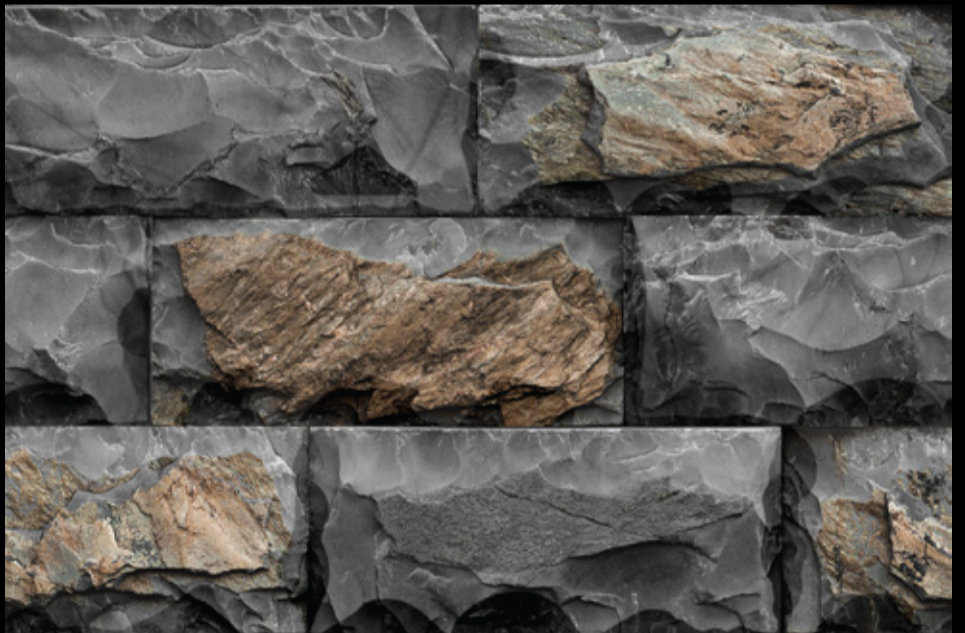

5046-ELE

Specification

	HD