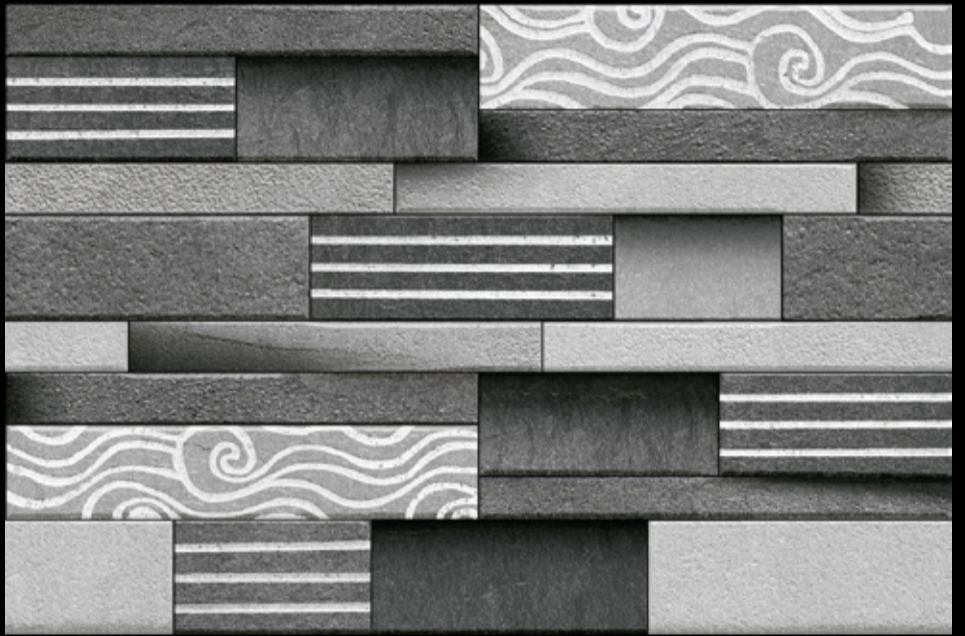

**300X
450MM**

Wall Tiles

GLOSSY

Finish

5055-ELE