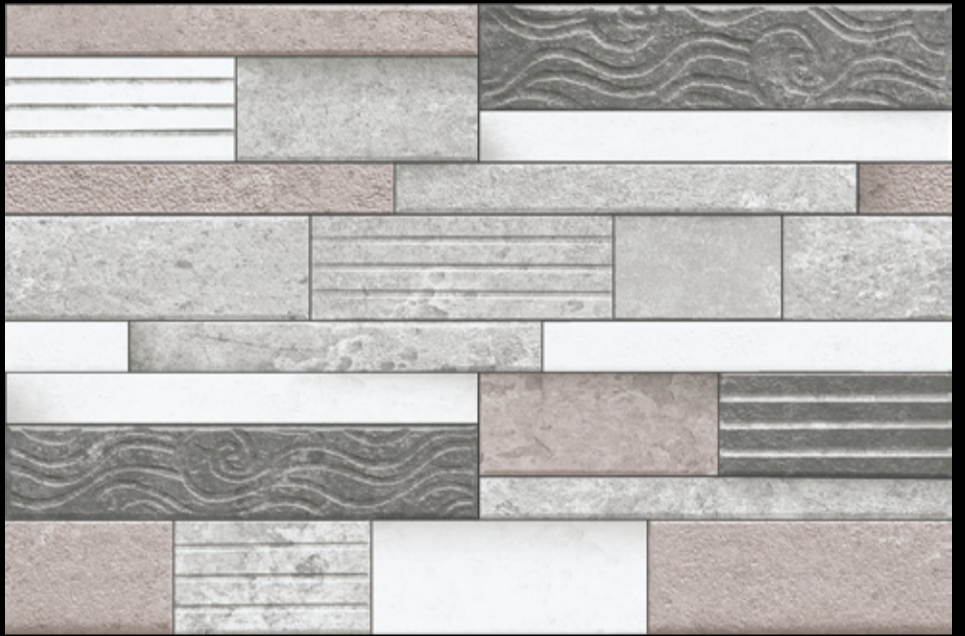

Specification

	HD	
		

**300X
450MM**

Wall Tiles

GLOSSY

Finish

5003-ELE

5004-ELE