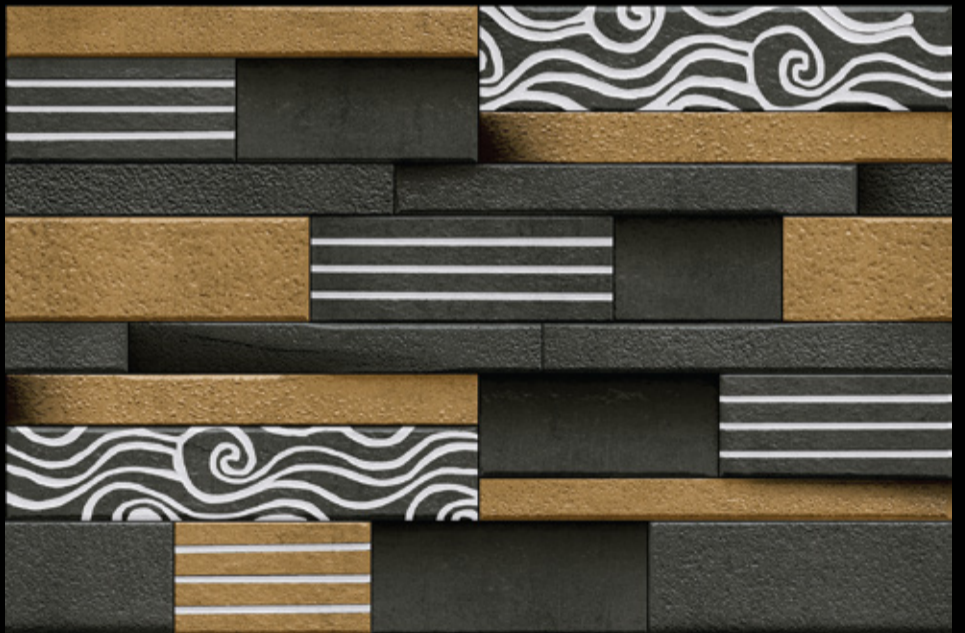

5004-ELE

Specification