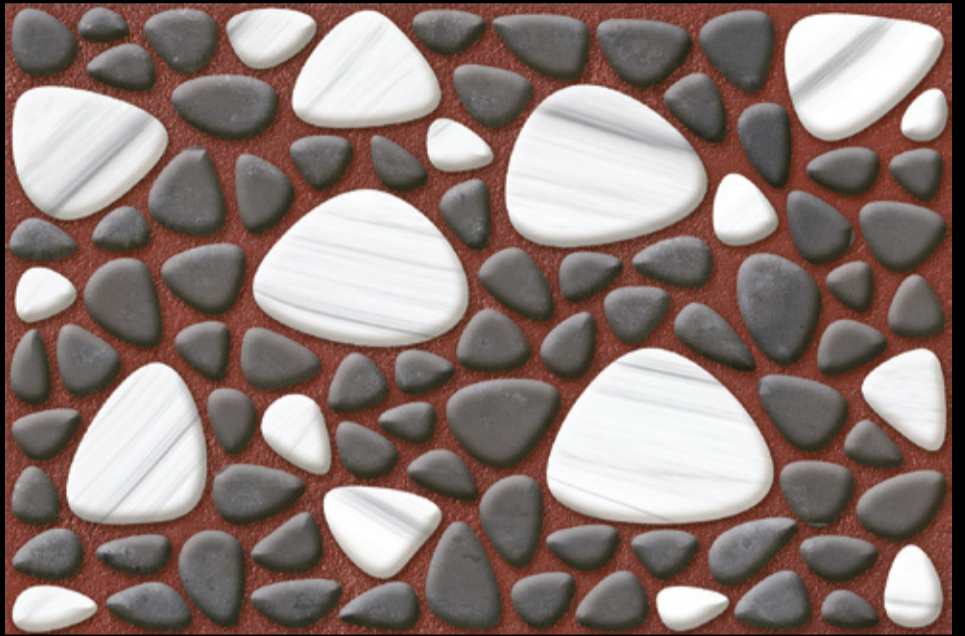

	HD	
		

**300X
450MM**

Wall Tiles

GLOSSY

Finish

5081-ELE

5082-ELE

Specification