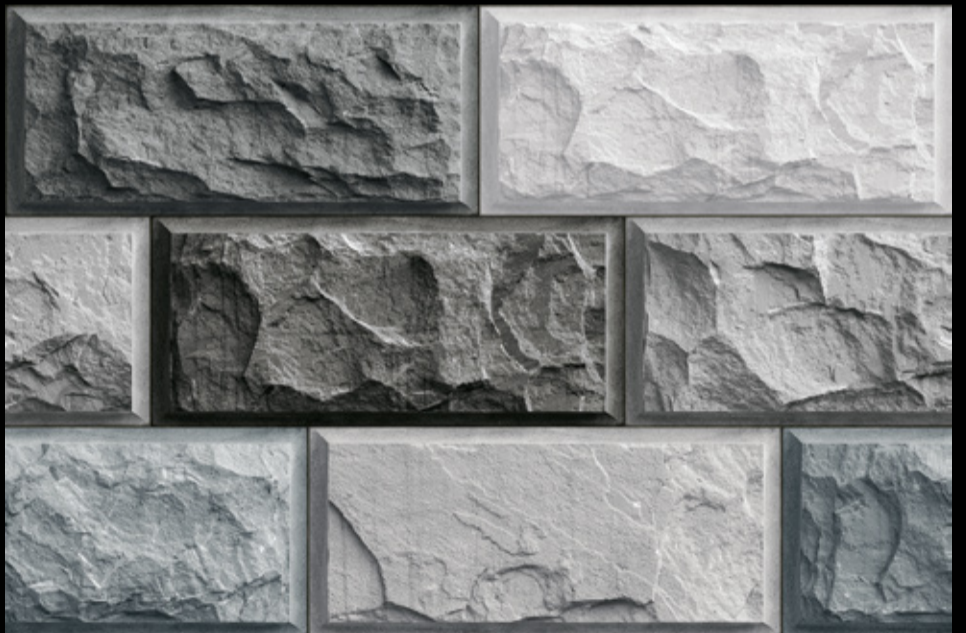

	HD	
		

**300X
450MM**

Wall Tiles

GLOSSY

Finish

5105-ELE

5106-ELE

Specification