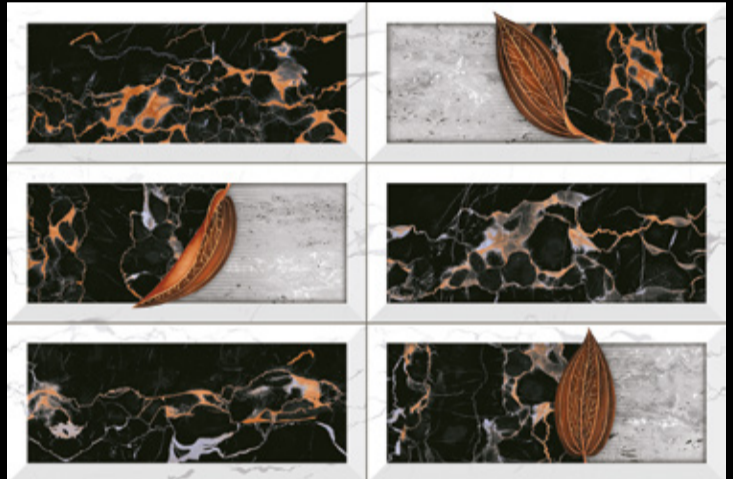

**300X
450MM**

Wall Tiles

GLOSSY

Finish

189-HL-1

Specification