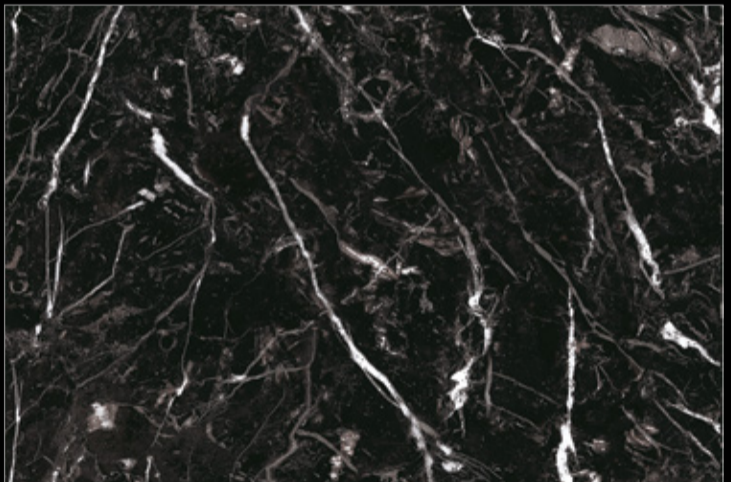

**300X
450MM**

Wall Tiles

GLOSSY

Finish

226-D

(30X30 CM FLOOR)

Specification

	HD