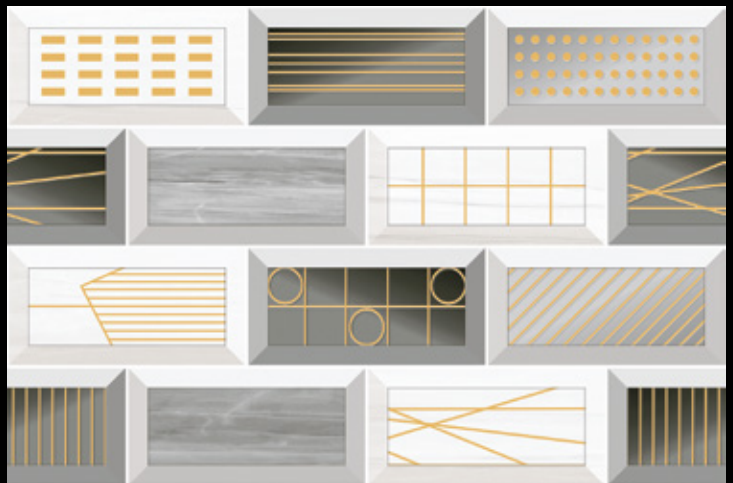

**300X
450MM**

Wall Tiles

GLOSSY

Finish

318-HL

(30X30 CM FLOOR)

Specification

	HD